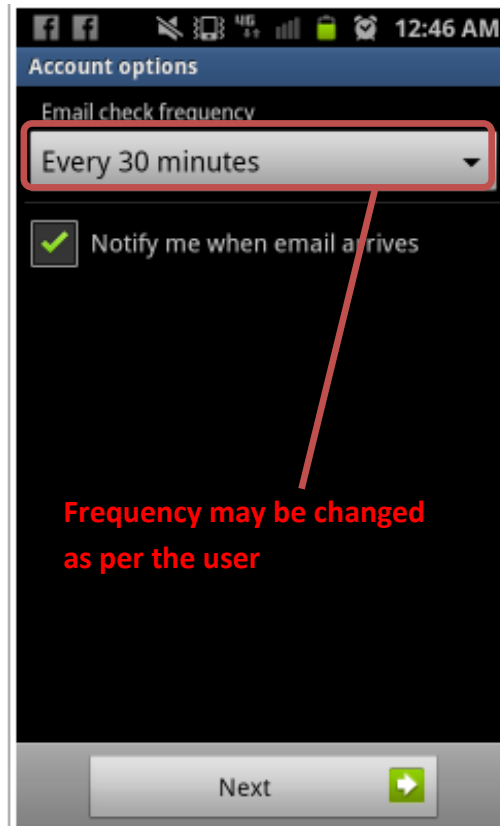

The Bishop's School

Student Personalised email id set up for Android phones

Frequency may be changed as per the user