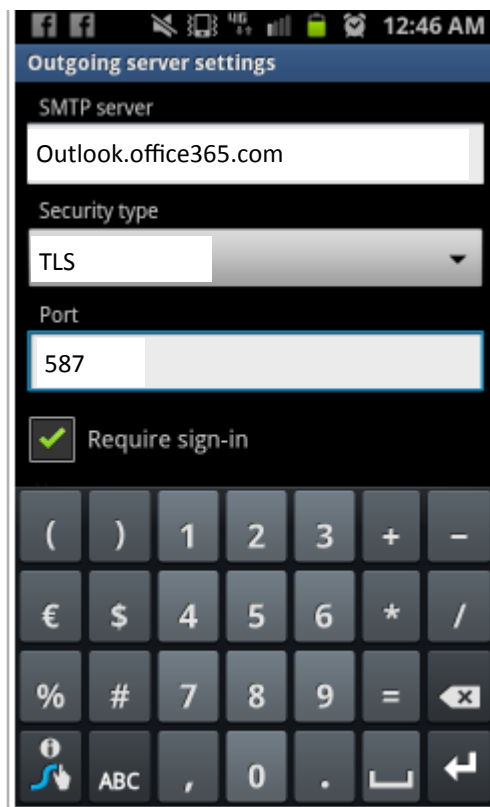

The Bishop's School

Student Personalised email id set up for Android phones

Android Email Set-up

Select this option

Select Manual Setup

The Bishop's School

Student Personalised email id set up for Android phones