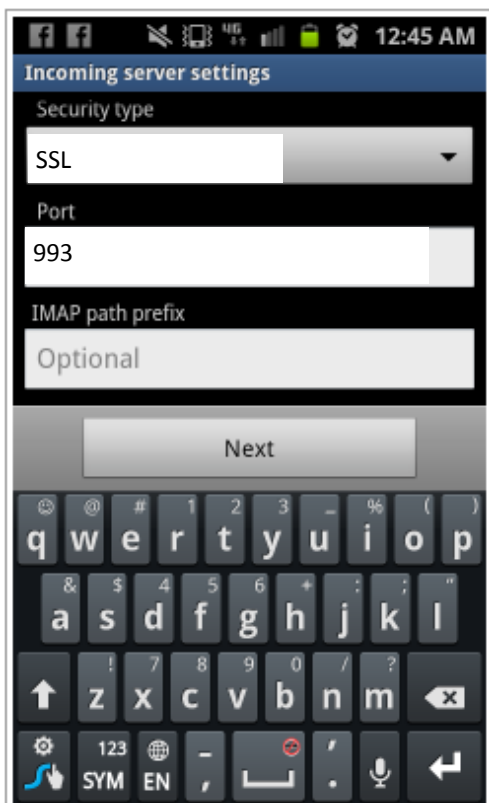

The Bishop's School

Student Personalised email id set up for Android phones

Android Email Set-up

Select this option

Select Manual Setup

The Bishop's School

Student Personalised email id set up for Android phones