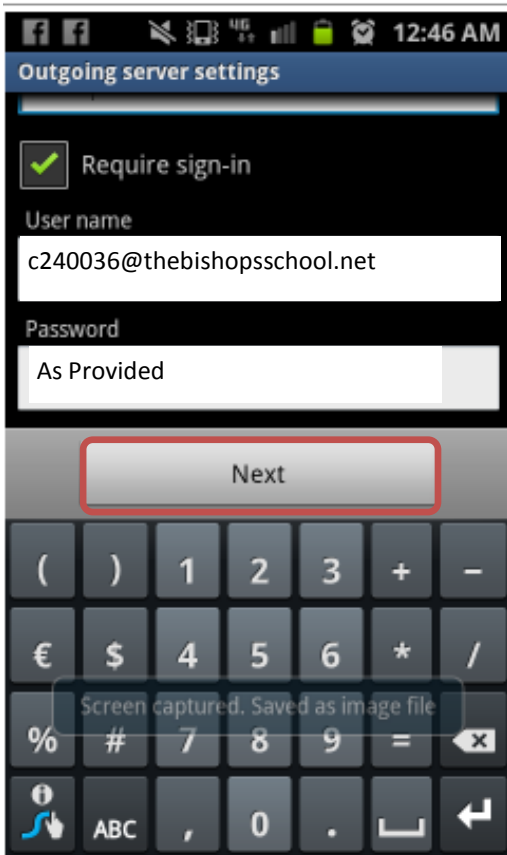

The Bishop's School

Student Personalised email id set up for Android phones

Frequency may be changed as per the user