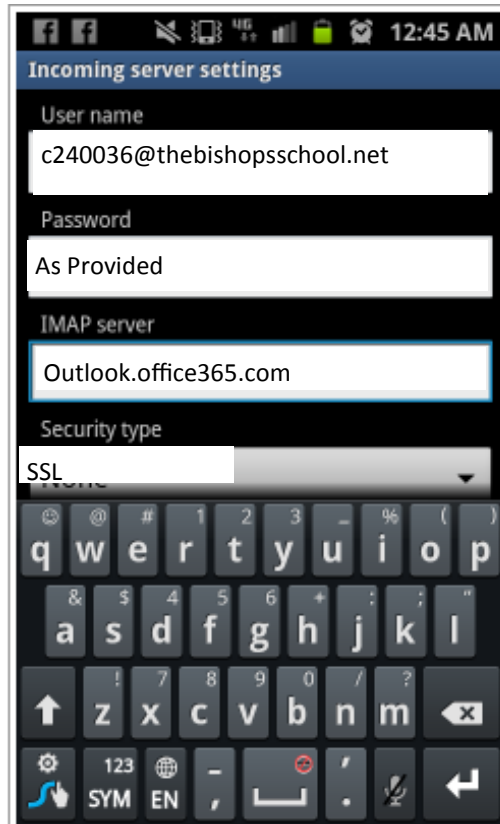

The Bishop's School

Student Personalised email id set up for Android phones

Android Email Set-up

Select this option

Select Manual Setup

The Bishop's School

Student Personalised email id set up for Android phones