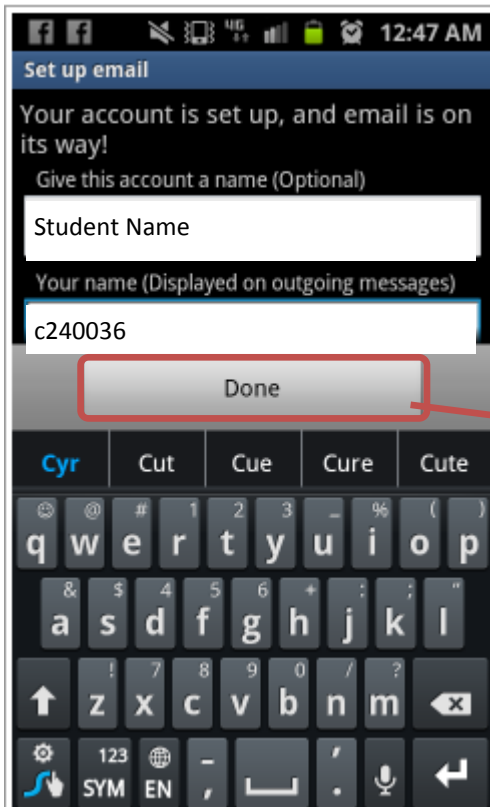

After the completion of the settings, Check the mail box

For any help required : mail to admin@thebishopschool.net