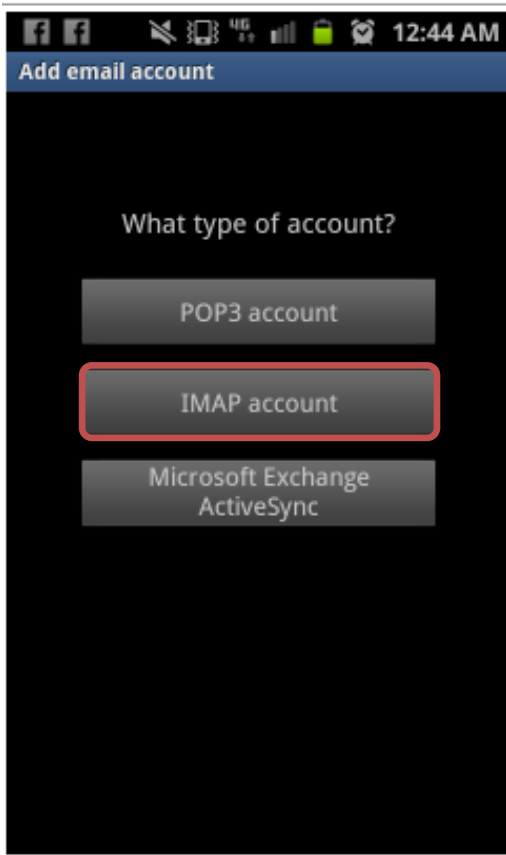

The Bishop's School

Student Personalised email id set up for Android phones

Android Email Set-up

Select this option

Select Manual Setup

The Bishop's School

Student Personalised email id set up for Android phones