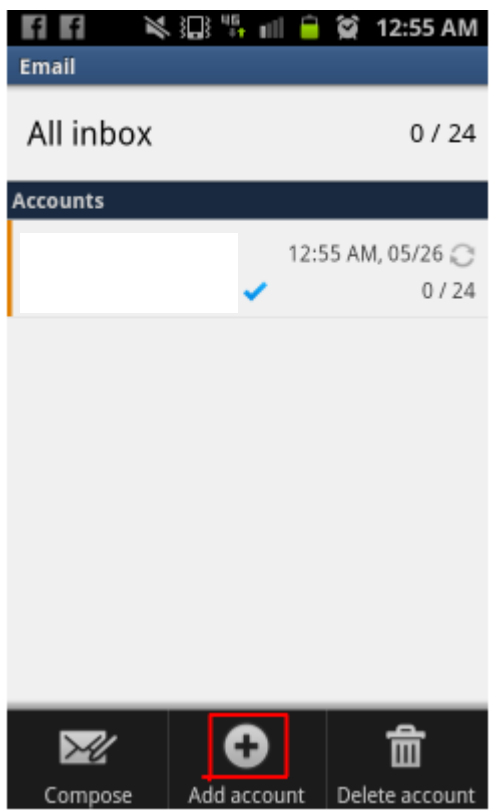

The Bishop's School

Student Personalised email id set up for Android phones

Android Email Set-up

Select this option

Select Manual Setup

The Bishop's School

Student Personalised email id set up for Android phones