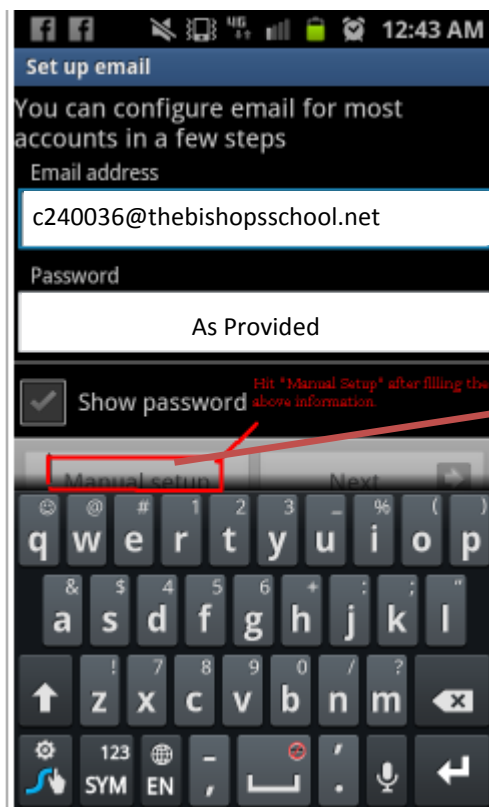

The Bishop's School

Student Personalised email id set up for Android phones

Android Email Set-up

Select this option

Select Manual Setup

The Bishop's School

Student Personalised email id set up for Android phones